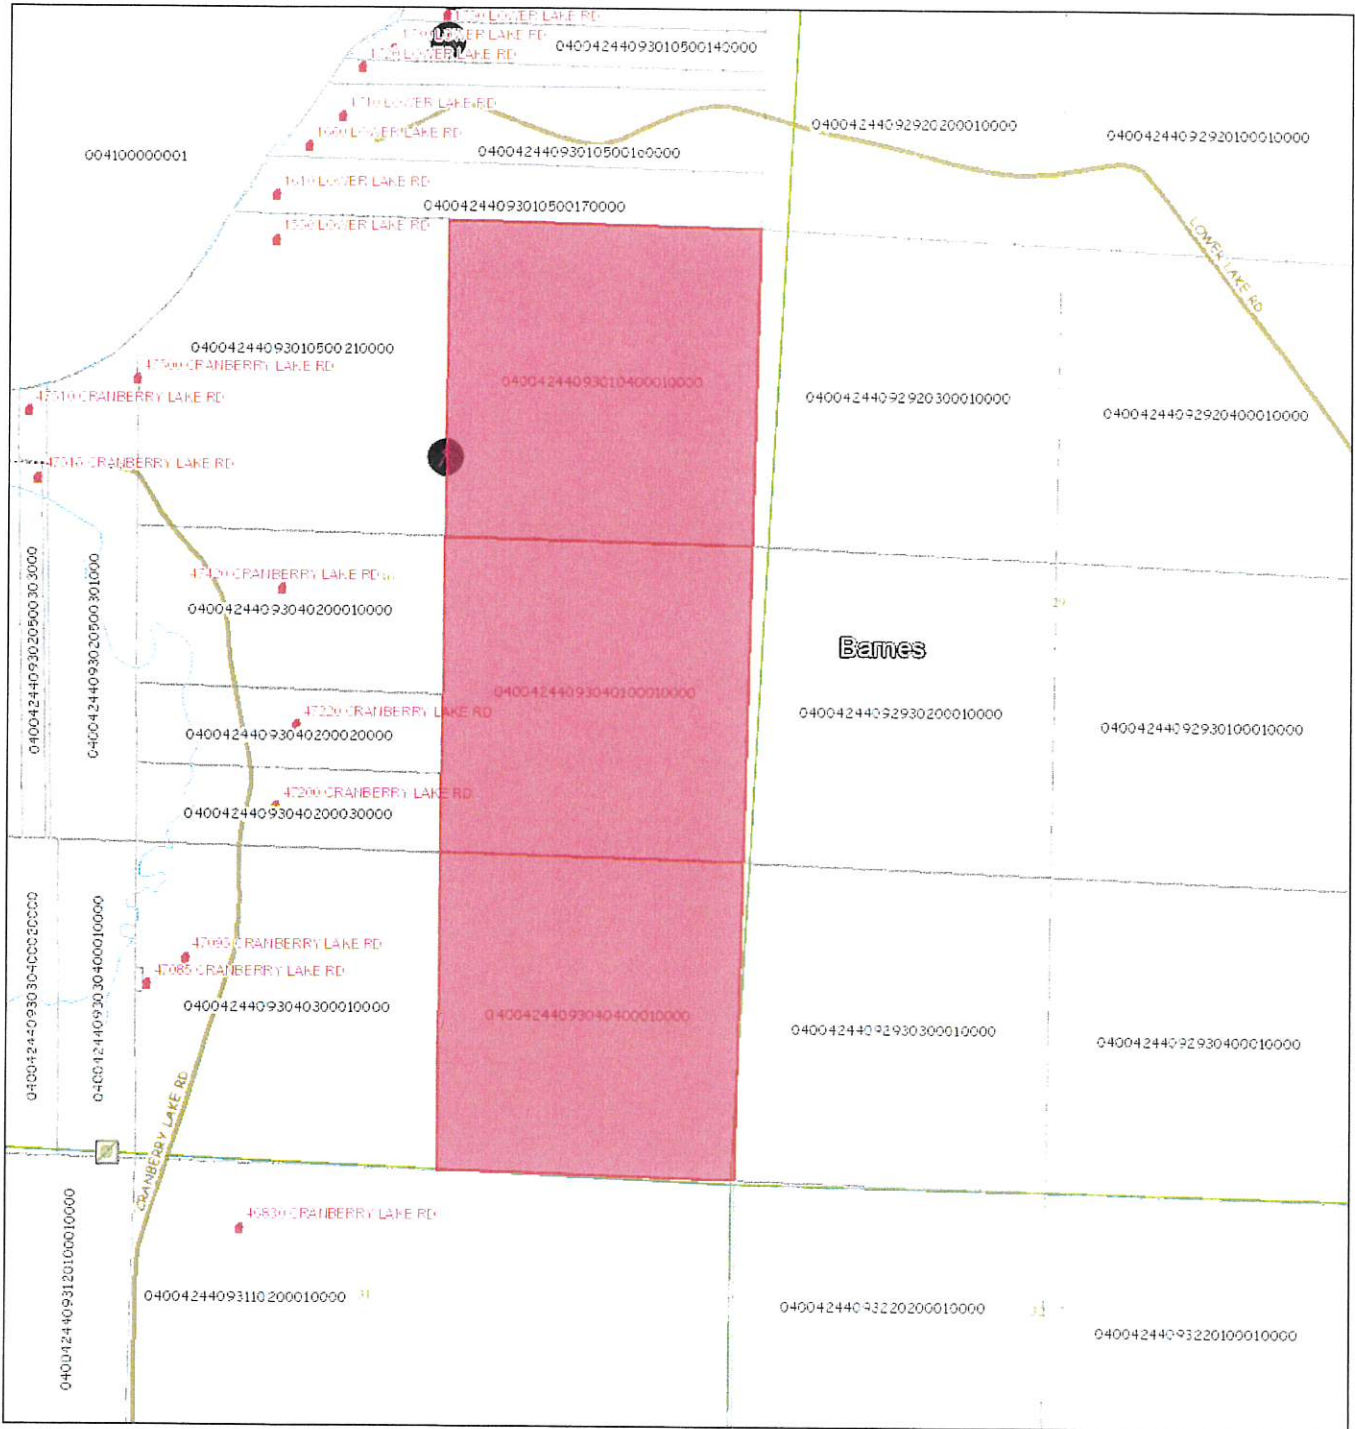

Bayfield County Web AppBuilder

May 3, 2017

1:6,263

- Building
- State
- Corner Tie Sheets**
- Section Corner Monument on File
- Town
- Section Corner Monument Referenced on Survey
- Municipal Boundary
- Section Lines
- Survey Maps**
- UnRecorded Map
- Approximate Parcel Boundary
- Recorded Map
- Meander Line
- Tie Line
- Road Type**
- CFR
- County
- Federal
- Private
- Douglas Co Parcels
- Ashland Co Parcel

Bayfield