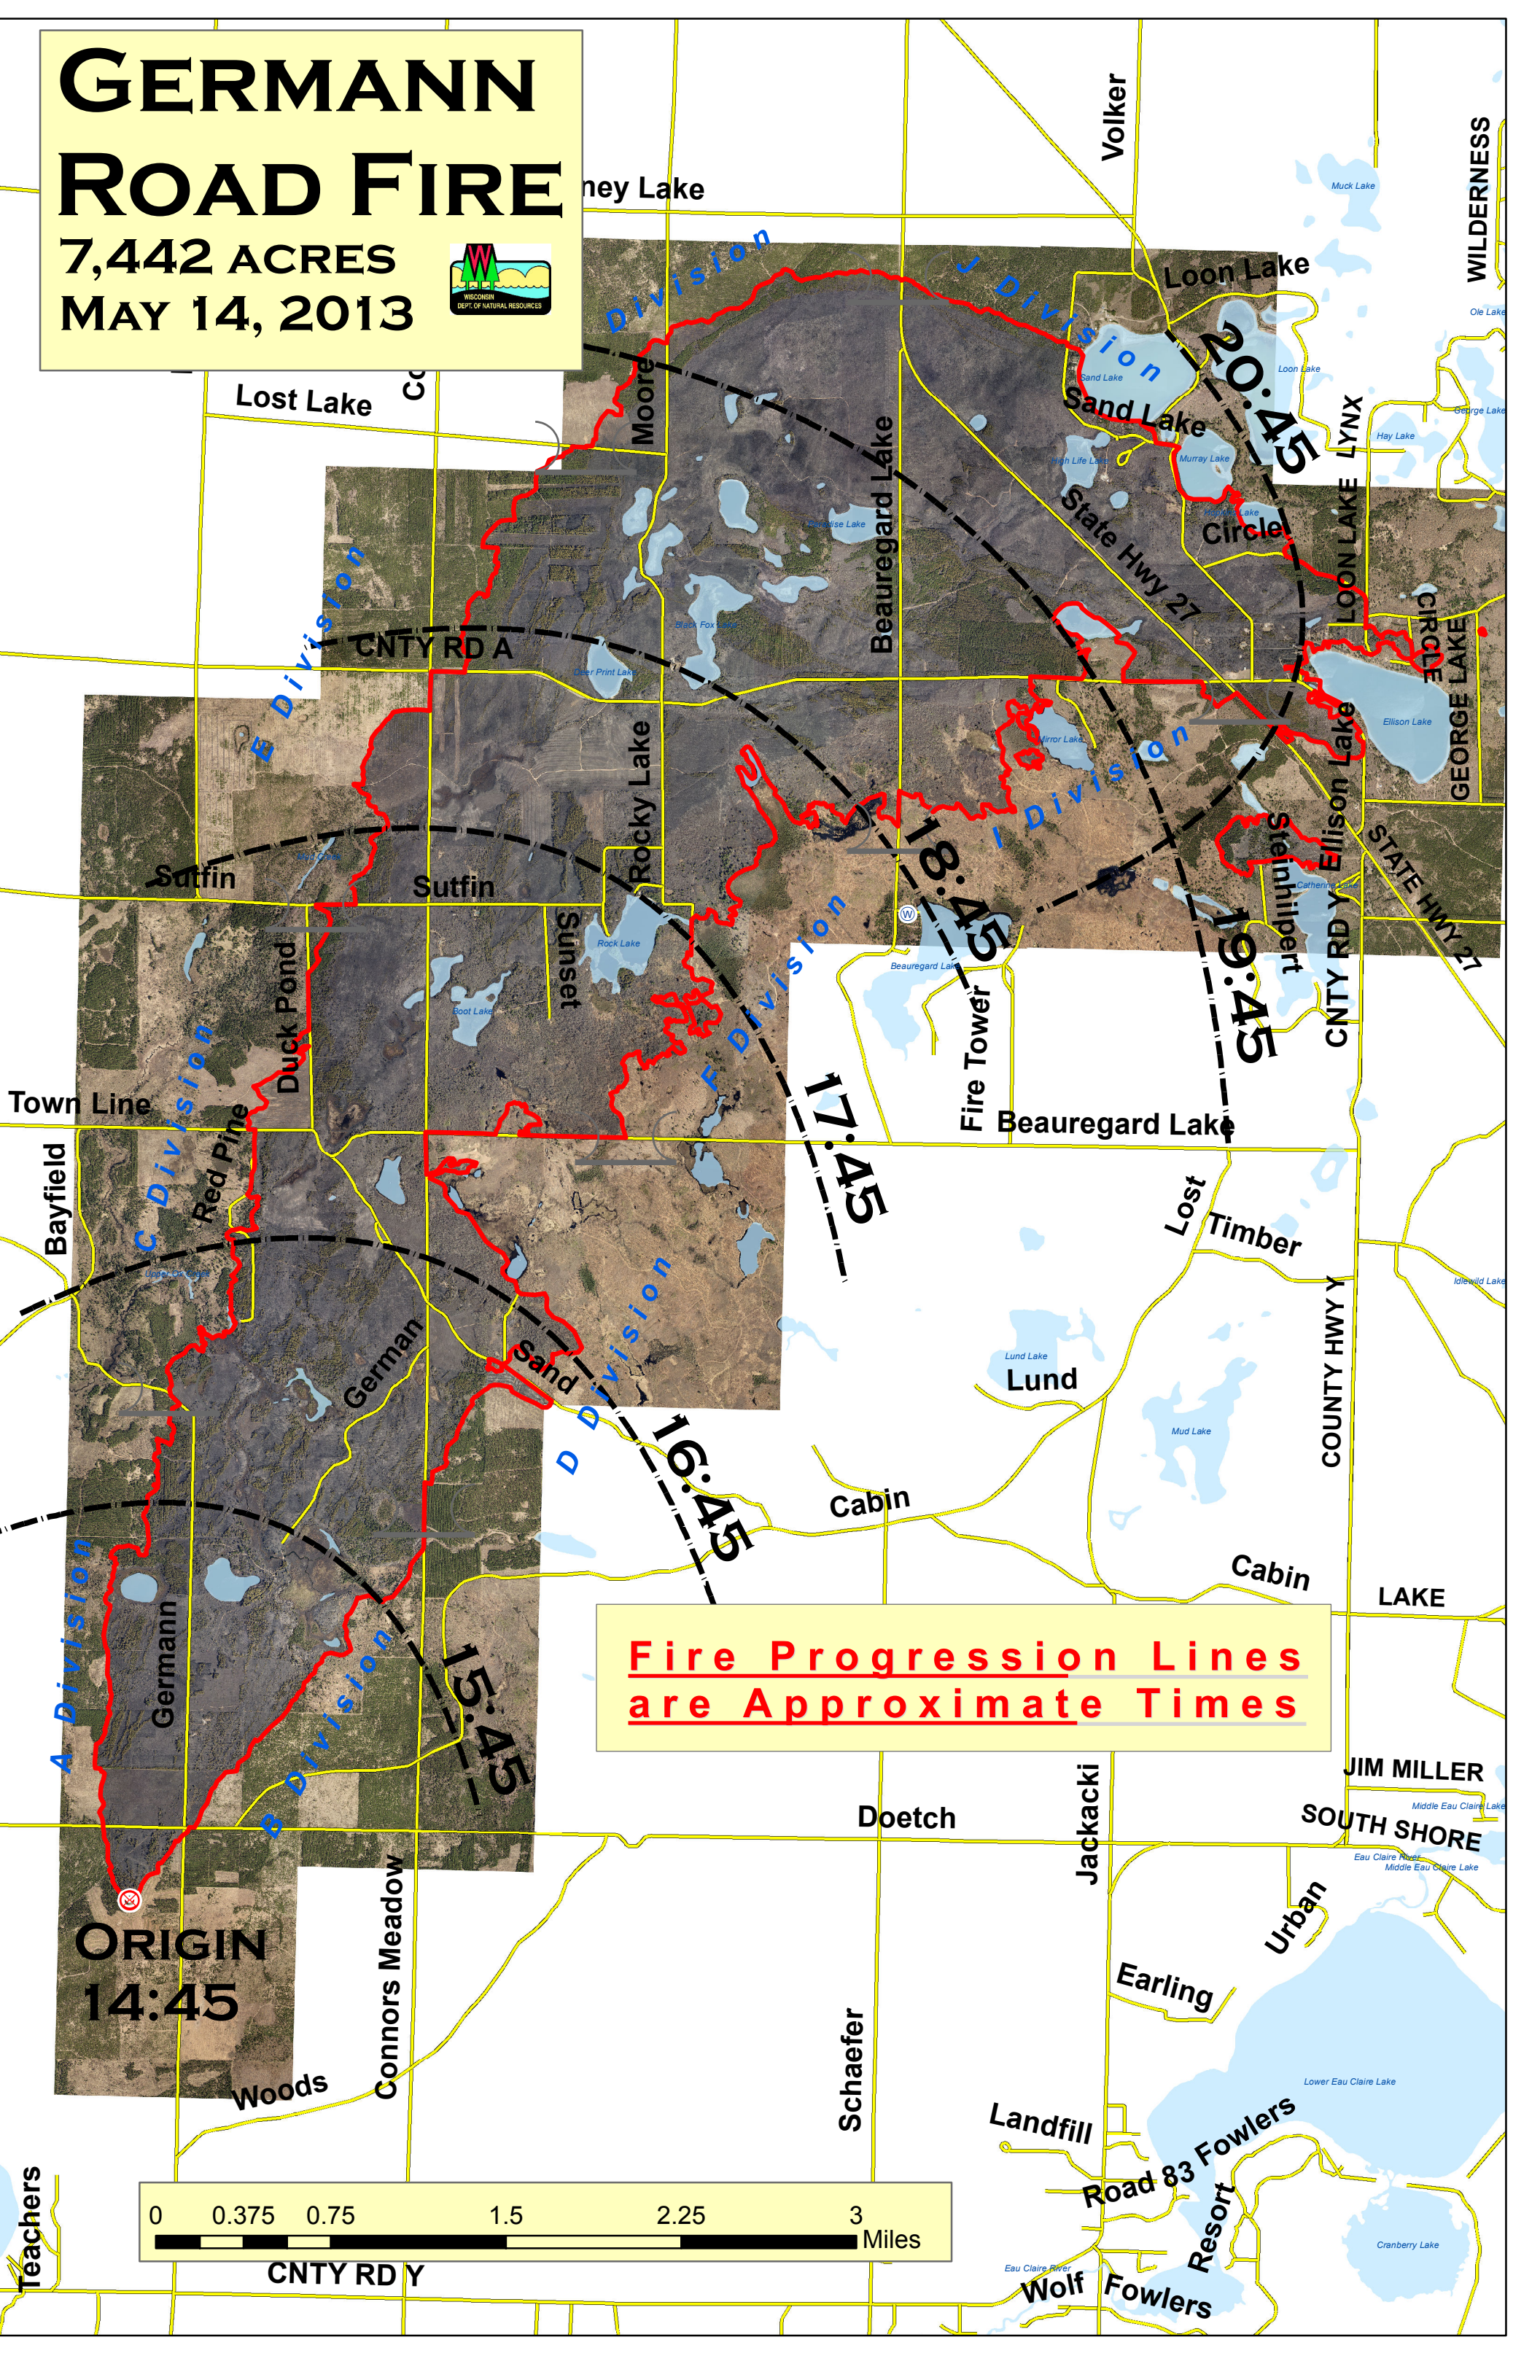

GERMANN ROAD FIRE

7,442 ACRES
MAY 14, 2013

Fire Progression Lines
are Approximate Times

CNTY RD Y